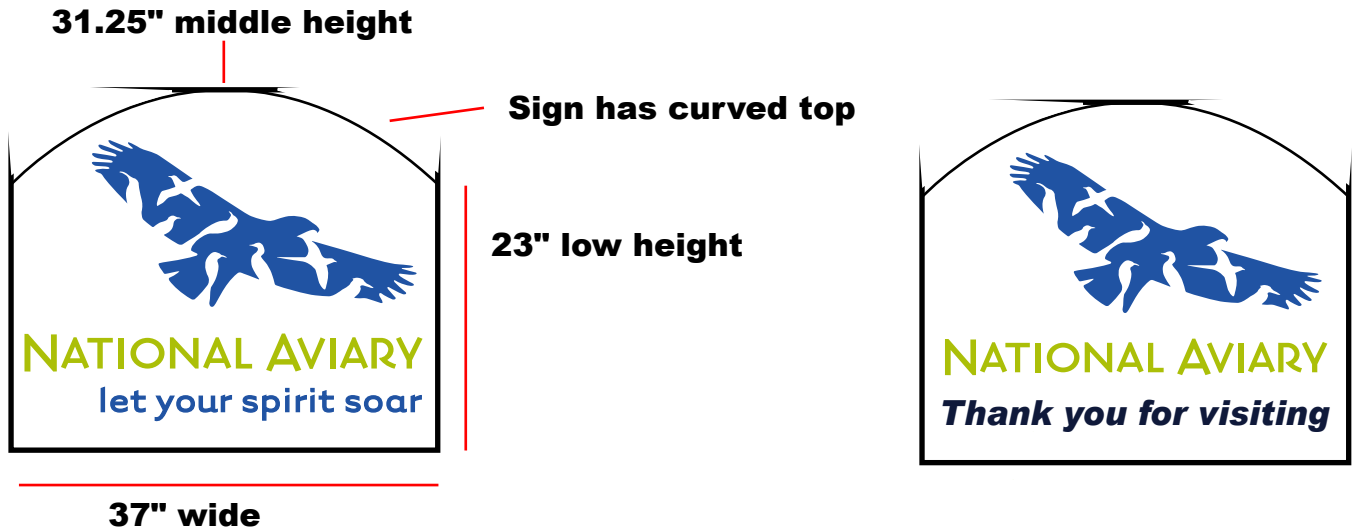

Aviary Sign Specs

1. MAIN ENTRANCE SIGN

- a. quantity = 1
- b. size approx 37"x32"
- c. Stock: remove graphics from current sign and produce and apply new
- d. finishing 3 color matching graphics applied to both sides

2. OUTDOOR BANNERS

- a. quantity = 2
- b. size apprx 3'x16'
- c. Stock: 13 oz. vinyl
- d. Finishing: Full color, hems, grommets

3. OUTDOOR DIRECTIONAL SIGNS

- a. quantity = 2
- b. size 12"x16"
- c. Stock: .040 white aluminum
- d. Finishing: 3 color graphics 1 side

4. OUTDOOR SIGNS

- a. quantity: 2
- b. size: 4'x4'
- c. Stock: .040 aluminum
- d. Finishing: 3 color graphics 2 sides

Signs will hang from a bar on a pole and attach at top

5. POLE BANNERS

- a. Quantity: 4-6
- b. size: 24"x5'
- size: 24"x30"
- c. stock: vinyl
- d. finishing:
digital 2 sides,
hems, pole pockets,
grommets